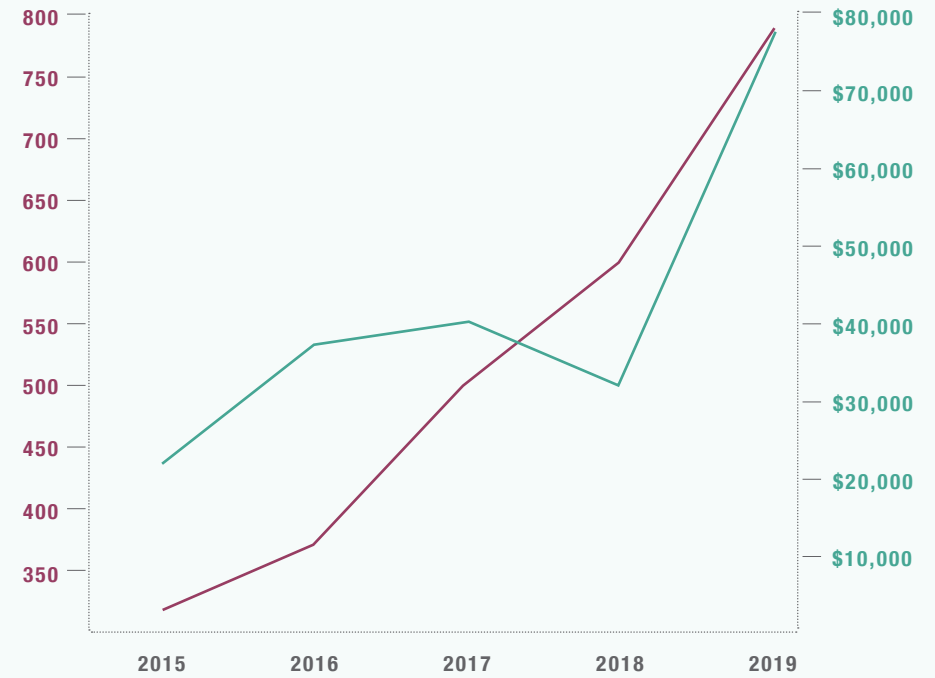

Total trauma-informed yoga teacher trainings attendees

Earned revenue from yoga trainings