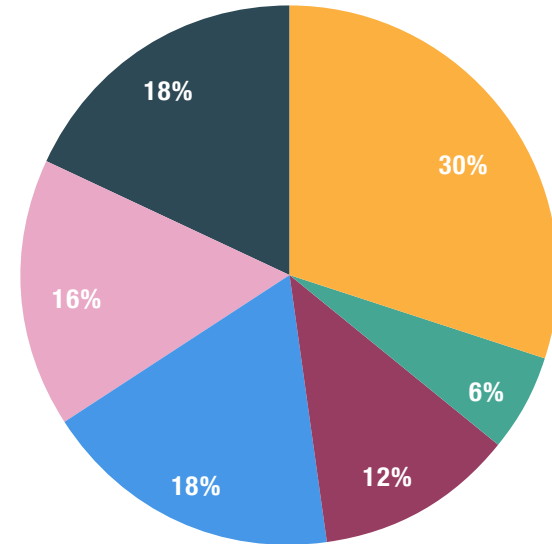

Individual Contributions
$138,556 | 25%

Business Contributions
$34,424 | 6%

Foundations
$66,400 | 12%

Fundraising Events
$101,948 | 18%

Earned Revenue (Yoga Trainings)
$88,335 | 16%

Volunteer Yoga Teacher Contributions (in-kind services)
$104,888 | 18%

TOTAL EXPENSES = $498,409