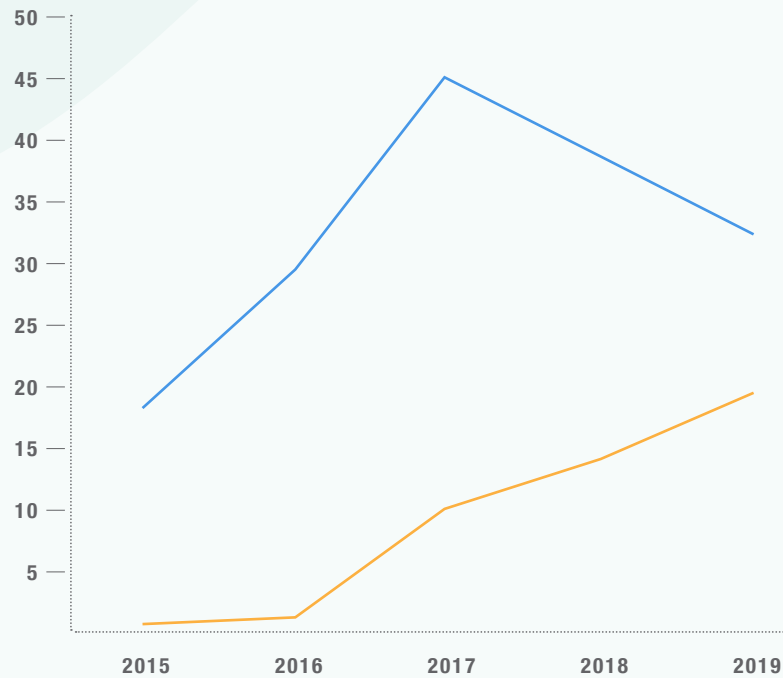

PROGRAM GROWTH

15 facilities

33 classes per week

18 weekly classes taught by incarcerated teachers

777 total people trained in trauma-informed yoga!

4,500 students behind bars served*

* Average daily prison confinement in WA is 36,000