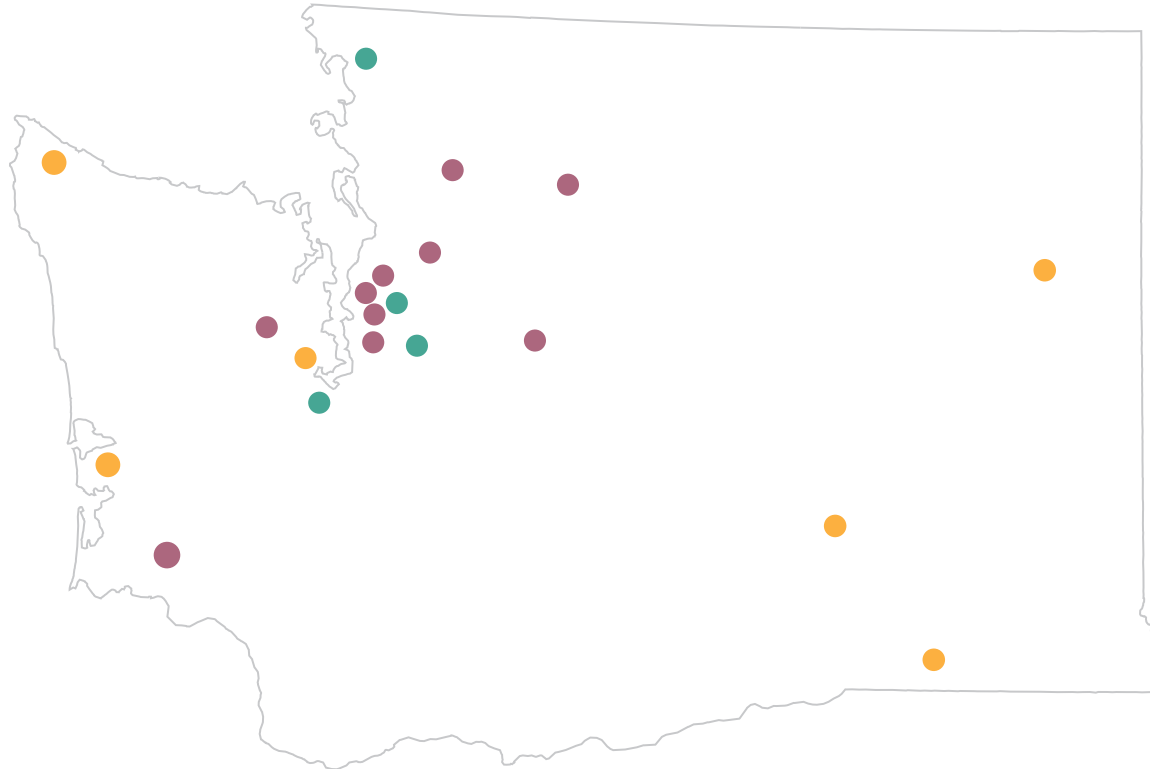

Clallam Bay Corrections Center

Coyote Ridge Corrections Center

Denney Juvenile Justice Center

Echo Glen Children's Center

Federal Detention Center

King County Correctional Facility

King County Juvenile Detention

Maleng Regional Justice Center

Monroe: Intensive Management Unit

Monroe: Minimum Security Unit

Monroe: Washington State Reformatory Unit

Monroe: Special Offender Unit

Monroe: Twin Rivers Unit

Remann Hall Juvenile Detention Center

Stafford Creek Corrections Center

Washington Corrections Center for Women

Washington State Penitentiary

Whatcom County Juvenile Detention Center

● Youth Facilities

● Adult Facilities

● Teachers Behind Bars

— Facilities with classes taught by teachers behind bars, graduates of YBB's Trauma Informed Teacher Training Program.